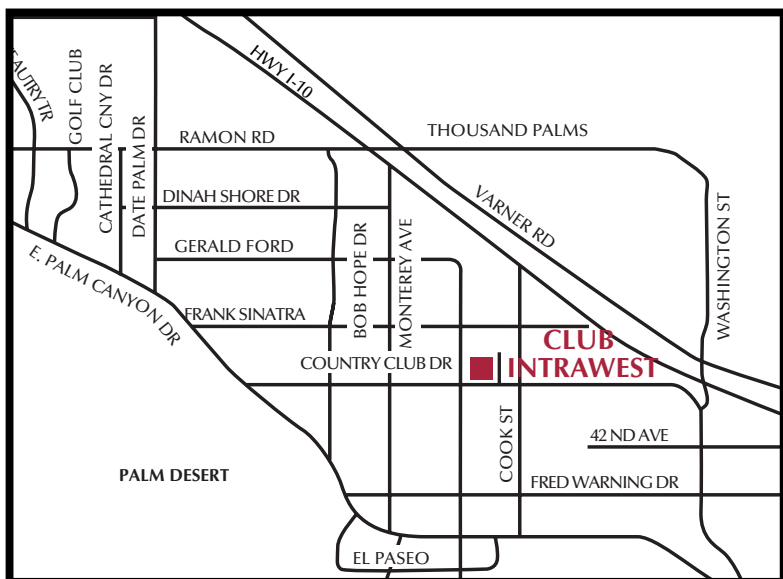

## **Welcome to Palm Desert**

In the heart of the Coachella Valley lies the vacation paradise of Palm Desert, one of nine resort communities surrounded by the Santa Rosa Mountains. Club Intrawest is set among acres of natural desert landscape and provides unparalleled views of the mountain peaks beyond.

## TO *palm desert* FROM SAN DIEGO

Take I-15 North to I-215 North towards Riverside / San Bernardino. Take the CA-60 East and exit toward Beaumont / Indio off of I-215. Follow the I-10 East past Palm Springs and turn right at the Cook Street exit, then turn right on Country Club Drive. Turn right on Desert Willow / Desert Springs Drive and left on Willow Ridge where you will see Club Intrawest.

## FROM LOS ANGELES INTERNATIONAL AIRPORT

Take I-105 East to I-605 North. Exit on I-10 East. Los Angeles is 130 miles/208 kilometres from Palm Desert. Follow the I-10 East past Palm Springs and turn right at the Cook Street exit, then continue to Country Club Drive where you will turn right again. Turn right on Desert Willow / Desert Springs Drive and left on Willow Ridge where you will see Club Intrawest.

## FROM PALM SPRINGS REGIONAL AIRPORT

Turn left on El Cielo Road and then left on Ramon Road. Continue on to Bob Hope Drive then turn right. Follow Bob Hope Drive to Country Club Drive then turn left. Turn left on Desert Willow / Desert Springs Drive and left again on Willow Ridge where you will see Club Intrawest.